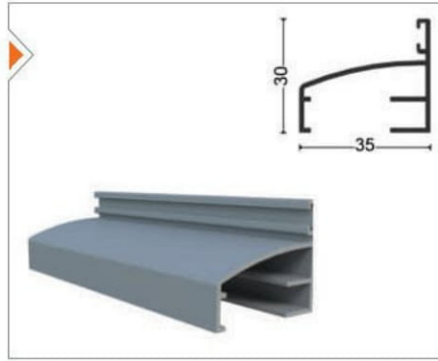

ISICM21-1003 Kanat Arkası Profili
Aluminum Profile Behind The Sash

Ağırlık/Weight
0.336 kg/m