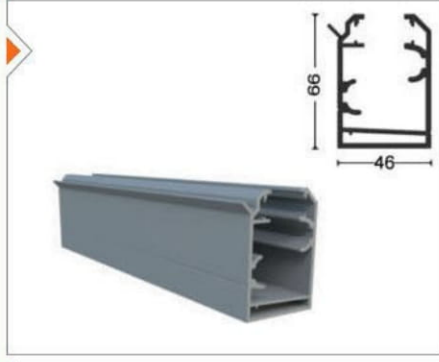

PRGLD-1001 Oluklu Kasa Profili
Dropper Frame Profile

Ağırlık/Weight
1.671 kg/m