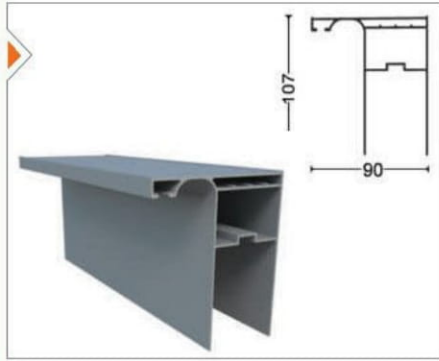

PRGLD-1003 Perdelik Ayar Profili
Aluminum Curtain Profile

Ağırlık/Weight
1.622 kg/m