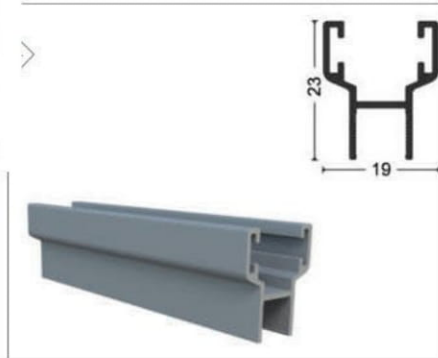

ALMFTL-1002 Büyük H Fitol Ağırılık/Weight
Big 'H' Aluminum Seal 0.207 kg/m