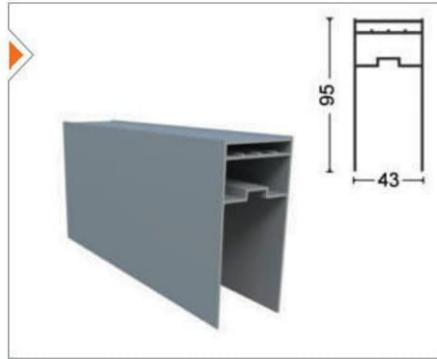

GLD-1005 Perdelik Ayar Profili
Aluminum Curtain Profile

Ağırlık/Weight
1.254 kg/m