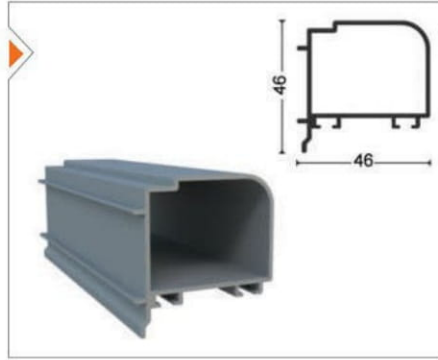

Ağırlık/Weight
1.671 kg/m

ISICM31-1001 Baza Profili
Aluminum Glass Profile

Ağırlık/Weight
1.088 kg/m

PRGLD-1003 Perdelik Ayar Profili
Aluminum Curtain Profile

Ağırlık/Weight
1.622 kg/m

ISICM31-1009 Yan Kasa Profili
Aluminum Side Profile

Ağırlık/Weight
0.631 kg/m

ISICM31-1010 Küçük h Fitol Contalı
Alm. Small h Seal (With Pvc Seal)

Ağırlık/Weight
0.533 kg/m

ISICM31-1011 Kollu Fitol Contalı
Esp. Handle Alm. Seal (With Pvc Seal)

Ağırlık/Weight
0.622 kg/m

ISICM31-1012 Kollu Fitol Karşılığı Contalı
Esp. Handle Opposite Alm. Seal (With Pvc Seal)

Ağırlık/Weight
0.470 kg/m

ISICM31-1014 90° Adaptör
Aluminum 90° Seal

Ağırlık/Weight
0.681 kg/m

ISICM31-1015 135° Adaptör
Aluminum 135° Seal