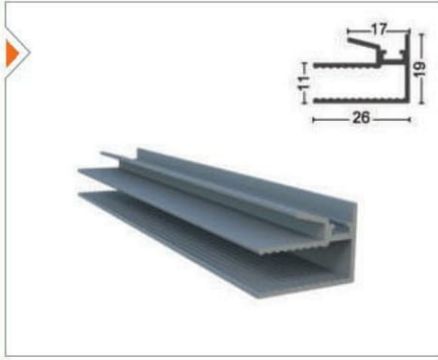

SRM-1010 Çekme Profili 8 mm
Pull Profile 8 mm

Ağırlık/Weight
0.284 kg/m