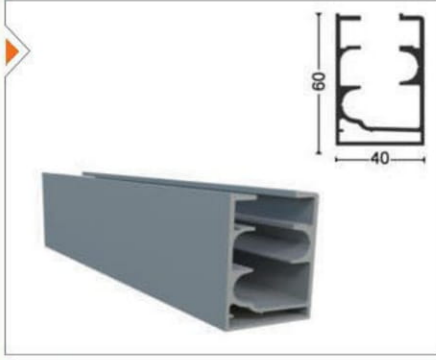

GLDPLS-1001 Kasa Profili
Frame Profile

Ağırlık/Weight
1.372 kg/m

GLDPLS-1002 Oluklu Kasa Profili
Dropper Frame Profile

Ağırlık/Weight
1.539 kg/m

GLDPLS-1003 Baza Profili
Aluminum Glass Profile

Ağırlık/Weight
0.854 kg/m