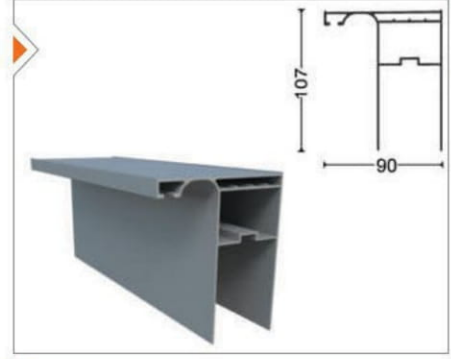

PRGLD-1001 Oluklu Kasa Profili Ağrlık/Weight
Dropper Frame Profile 1.671 kg/m

PRGLD-1002 Baza Profili Ağrlık/Weight
Aluminum Glass Profile 0.875 kg/m

PRGLD-1003 Perdelik Ayar Profili Ağrlık/Weight
Aluminum Curtain Profile 1.622 kg/m