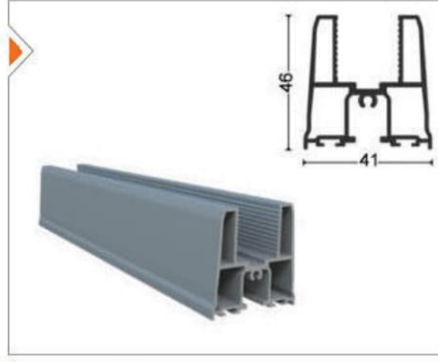

PRGLD-1001 Oluklu Kasa Profili
Dropper Frame Profile

Ağırlık/Weight
1.671 kg/m

ISICM21-1001 Baza Profili
Aluminum Glass Profile

Ağırlık/Weight
1.008 kg/m

ISICM21-1002 Yan Kasa Profili
Aluminum Side Profile