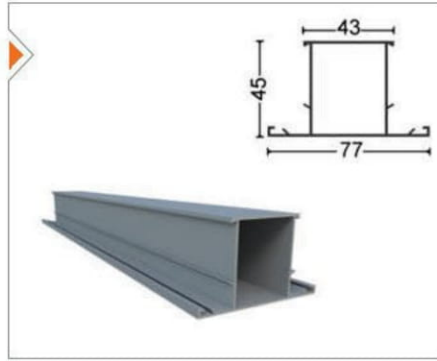

AD-1005 Aldoks Geniş Orta Kayıt
Aldox Wide Mullion Frame Profile

Ağırlık/Weight
0.758 kg/m