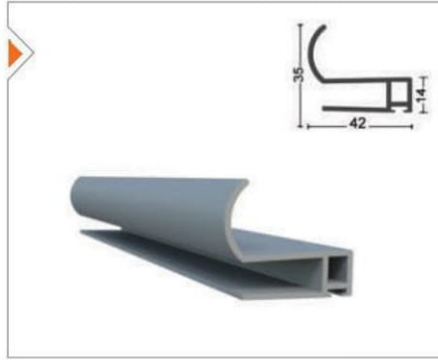

SRM-1005 Baza 10 mm Profili
Aluminum Glass Profile (10 mm)

Ağırlık/Weight
1.134 kg/m

SRM-1006 Yan Dikme Profili
Aluminum Side Profile

Ağırlık/Weight
0.928 kg/m

SRM-1007 "U" Profili
"U" Profile

Ağırlık/Weight
0.395 kg/m