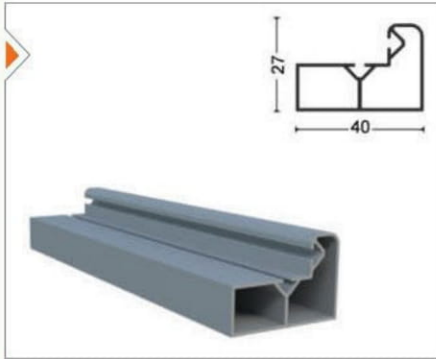

GLDPLS-1001 Kasa Profili
Frame Profile

Ağırlık/Weight
1.372 kg/m

GLDPLS-1002 Oluklu Kasa Profili
Dropper Frame Profile

Ağırlık/Weight
1.539 kg/m

GLDPLS-1003 Baza Profili
Aluminum Glass Profile

Ağırlık/Weight
0.854 kg/m