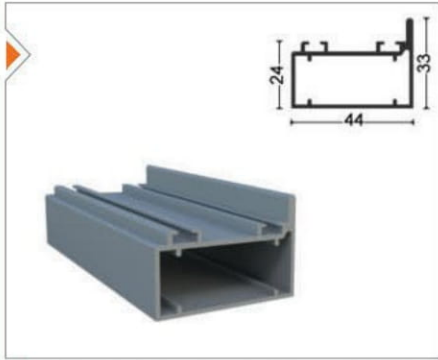

PRGLD-1001 Oluklu Kasa Profili Ağrlık/Weight
Dropper Frame Profile 1.671 kg/m

PRGLD-1002 Baza Profili Ağrlık/Weight
Aluminum Glass Profile 0.875 kg/m

PRGLD-1003 Perdelik Ayar Profili Ağrlık/Weight
Aluminum Curtain Profile 1.622 kg/m