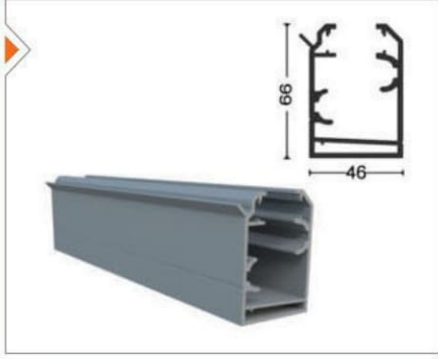

PRGLD-1001 Oluklu Kasa Profili Ağrlık/Weight
Dropper Frame Profile 1.671 kg/m

PRGLD-1002 Baza Profili Ağrlık/Weight
Aluminum Glass Profile 0.875 kg/m

PRGLD-1003 Perdelik Ayar Profili Ağrlık/Weight
Aluminum Curtain Profile 1.622 kg/m