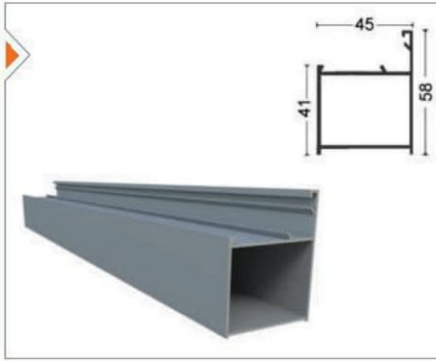

AD-1002 Aldoks Dar Orta Kasa
Aldox Narrow Mullion Frame Profile

Ağırlık/Weight
0.640 kg/m

AD-1003 Aldoks Dar Kanat
Aldox Narrow Sash Profile

Ağırlık/Weight
0.640 kg/m

AD-1004 Aldoks Geniş Kasa
Aldox Wide Frame Profile