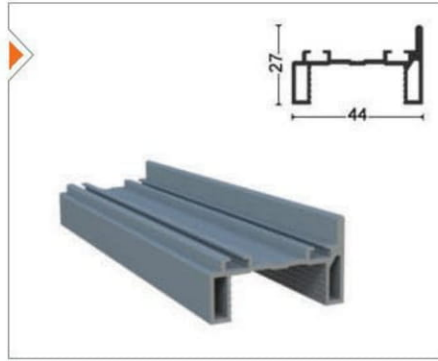

ISICM31-1010 Küçük h Fitol Contalı
Alm. Small h Seal (With Pvc Seal)

Ağırlık/Weight
0.533 kg/m