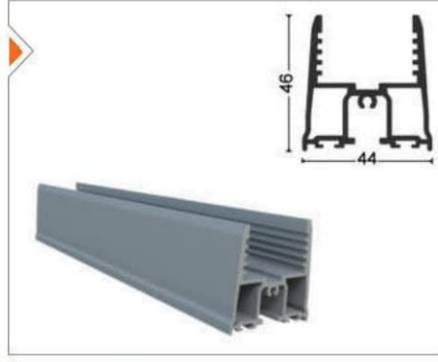

ISICM31-1001 Baza Profili
Aluminum Glass Profile

Ağırlık/Weight
1.088 kg/m