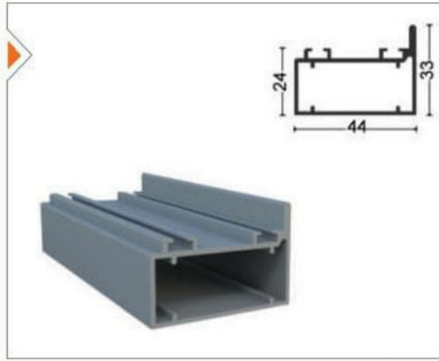

Ağırlık/Weight
1.671 kg/m

ISICM31-1001 Baza Profili
Aluminum Glass Profile

Ağırlık/Weight
1.088 kg/m

PRGLD-1003 Perdelik Ayar Profili
Aluminum Curtain Profile

Ağırlık/Weight
1.622 kg/m

ISICM31-1009 Yan Kasa Profili
Aluminum Side Profile