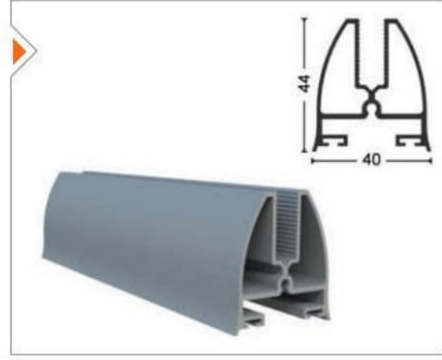

GLDPLS-1001 Kasa Profili
Frame Profile

Ağırlık/Weight
1.372 kg/m

GLDPLS-1002 Oluklu Kasa Profili
Dropper Frame Profile

Ağırlık/Weight
1.539 kg/m

GLDPLS-1003 Baza Profili
Aluminum Glass Profile

Ağırlık/Weight
0.854 kg/m