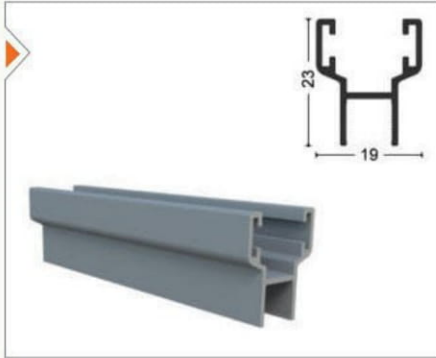

GLDPLS-1004 Yan Kasa
Aluminum Side Profile

Ağırlık/Weight
0.423 kg/m

GLD-1005 Perdelik Ayar Profili
Aluminum Curtain Profile

Ağırlık/Weight
1.254 kg/m

ALMFTL-1001 Küçük h Fitol
Small "h" Aluminum Seal

Ağırlık/Weight
0.153 kg/m