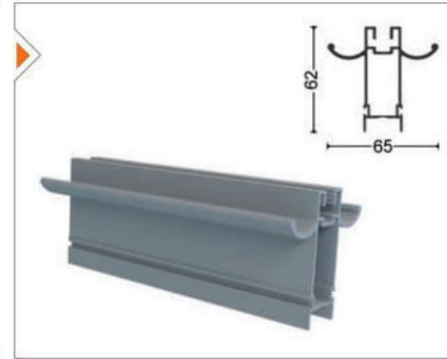

YNSRM-1006 Bitim Profili
End Profile

Ağırlık/Weight
1.059 kg/m