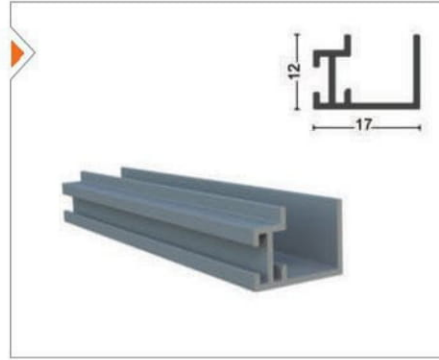

SRM-1009 Çekme Profili 10 mm
Pull Profile 10 mm

Ağırlık/Weight
0.135 kg/m