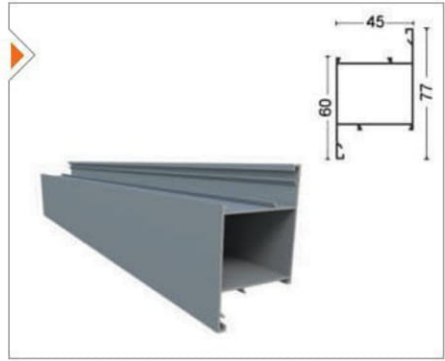

AD-1006 Aldoks Geniş Kanat
Aldox Wide Sash Profile

Ağırlık/Weight
0.758 kg/m