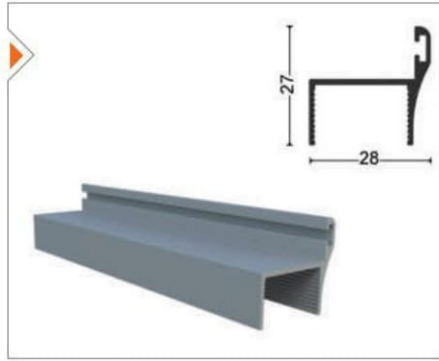

PRGLD-1001 Oluklu Kasa Profili
Dropper Frame Profile

Ağırlık/Weight
1.671 kg/m

ISICM21-1001 Baza Profili
Aluminum Glass Profile

Ağırlık/Weight
1.008 kg/m

ISICM21-1002 Yan Kasa Profili
Aluminum Side Profile

Ağırlık/Weight
0.469 kg/m

PRGLD-1003 Perdelik Ayar Profili
Aluminum Curtain Profile

Ağırlık/Weight
1.622 kg/m

ISICM21-1003 Kanat Arkası Profili
Aluminum Profile Behind The Sash

Ağırlık/Weight
0.336 kg/m

ISICM21-1004 Küçük h Fitol
Small 'h' Aluminum Seal