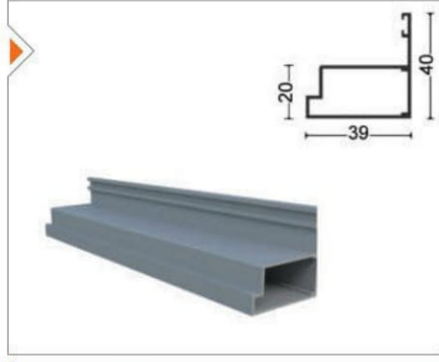

PRGLD-1001 Oluklu Kasa Profili
Dropper Frame Profile

Ağırlık/Weight
1.671 kg/m

ISICM21-1001 Baza Profili
Aluminum Glass Profile

Ağırlık/Weight
1.008 kg/m

ISICM21-1002 Yan Kasa Profili
Aluminum Side Profile