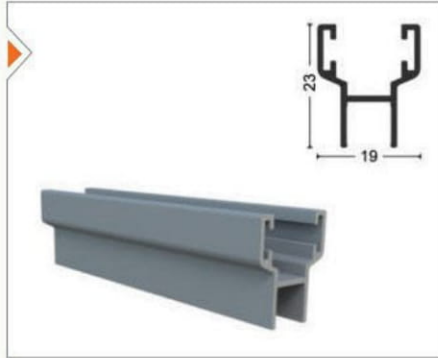

ALMFTL-1002 Büyük H Fitol
Big "H" Aluminum Seal