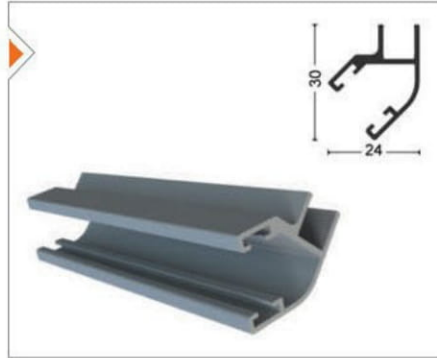

ALMFTL-1003 135° Fitol
Aluminum 135° Seal

Ağırlık/Weight
0.289 kg/m