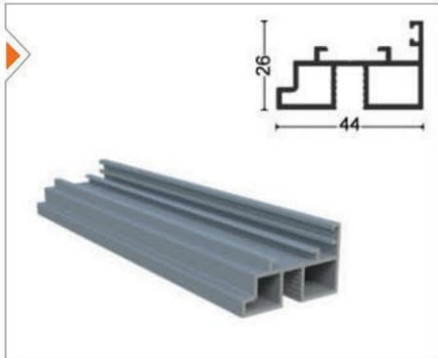

PRGLD-1006 Kollu Fitol Karşılığı Contalı Ağrlık/Weight
Esp. Handle Opposite Alm. Seal (With Pvc Seal) 0.609 kg/m