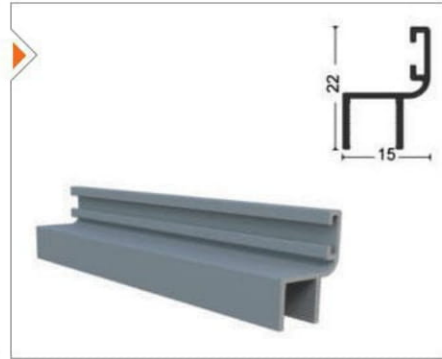

ALMFTL-1001 Küçük h Fitol
Small "h" Aluminum Seal

Ağırlık/Weight
0.153 kg/m