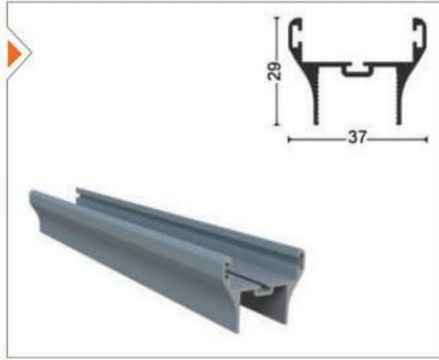

ISICM21-1005 Büyük H Fitol
Big 'H' Aluminum Seal

Ağırlık/Weight
0.439 kg/m