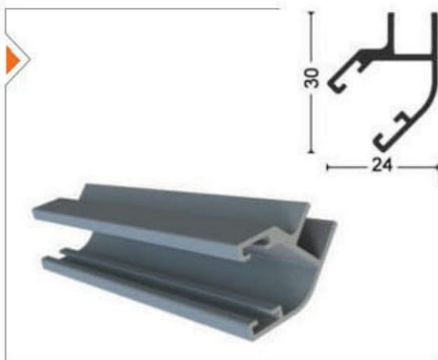

ALMFTL-1004 90° Fitol Ağırılık/Weight
Aluminum 90° Seal 0.258 kg/m