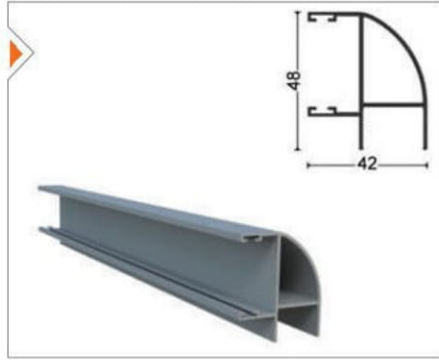

Ağırlık/Weight
0.262 kg/m

ISICM21-1005 Büyük H Fitol
Big 'H' Aluminum Seal

Ağırlık/Weight
0.439 kg/m

ISICM21-1006 135° Fitol
Aluminum 135° Seal

Ağırlık/Weight
0.438 kg/m

ISICM21-1007 90° Fitol
Aluminum 90° Seal