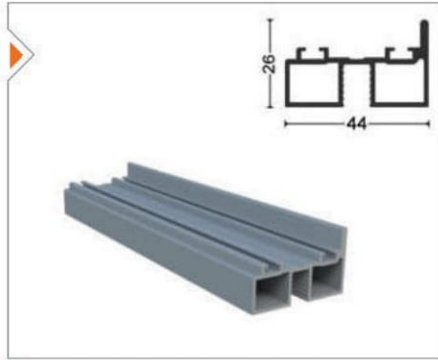

PRGLD-1001 Oluklu Kasa Profili Ağrlık/Weight
Dropper Frame Profile 1.671 kg/m

PRGLD-1002 Baza Profili Ağrlık/Weight
Aluminum Glass Profile 0.875 kg/m

PRGLD-1003 Perdelik Ayar Profili Ağrlık/Weight
Aluminum Curtain Profile 1.622 kg/m

ISICM31-1009 Yan Kasa Profili Ağrlık/Weight
Aluminum Side Profile (With Pvc Seal) 0.631 kg/m

PRGLD-1004 Küçük h Fitol Contalı Ağrlık/Weight
Aluminum Small "h" Seal (With Pvc Seal) 0.630 kg/m

PRGLD-1005 Kollu Fitol Contalı Ağrlık/Weight
Esp.Handle Alm. Seal (With Pvc Seal) 0.719 kg/m