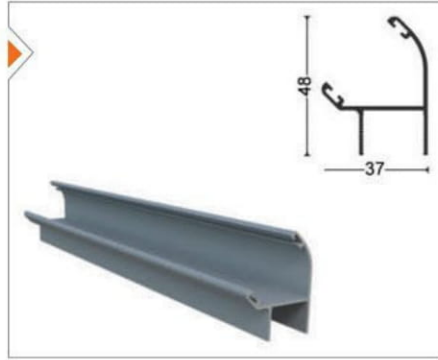

ISICM21-1006 135° Fitol
Aluminum 135° Seal

Ağırlık/Weight
0.438 kg/m