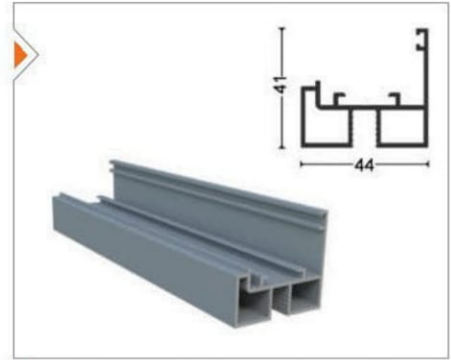

PRGLD-1005 Kollu Fitol Contalı Ağrlık/Weight
Esp.Handle Alm. Seal (With Pvc Seal) 0.719 kg/m