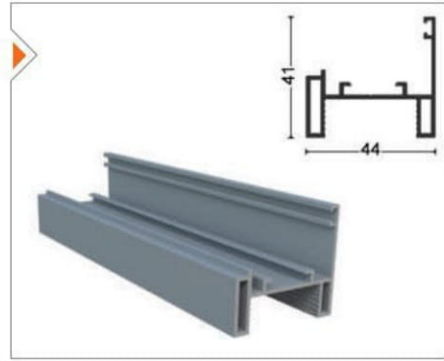

ISICM31-1011 Kollu Fitol Contalı
Esp. Handle Alm. Seal (With Pvc Seal)

Ağırlık/Weight
0.622 kg/m