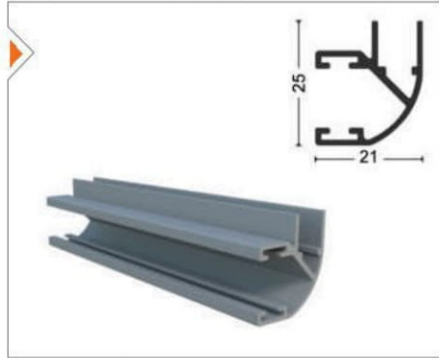

Ağırlık/Weight
0.153 kg/m

ALMFTL-1002 Büyük H Fitol
Big "H" Aluminum Seal

Ağırlık/Weight
0.207 kg/m

ALMFTL-1003 135° Fitol
Aluminum 135° Seal

Ağırlık/Weight
0.289 kg/m

ALMFTL-1004 90° Fitol
Aluminum 90° Seal