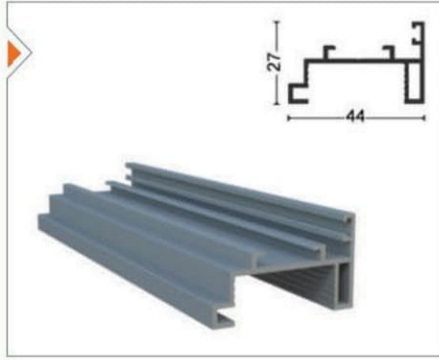

Ağırlık/Weight
1.671 kg/m

ISICM31-1001 Baza Profili
Aluminum Glass Profile

Ağırlık/Weight
1.088 kg/m

PRGLD-1003 Perdelik Ayar Profili
Aluminum Curtain Profile

Ağırlık/Weight
1.622 kg/m

ISICM31-1009 Yan Kasa Profili
Aluminum Side Profile

Ağırlık/Weight
0.631 kg/m

ISICM31-1010 Küçük h Fitol Contalı
Alm. Small h Seal (With Pvc Seal)

Ağırlık/Weight
0.533 kg/m

ISICM31-1011 Kollu Fitol Contalı
Esp. Handle Alm. Seal (With Pvc Seal)

Ağırlık/Weight
0.622 kg/m