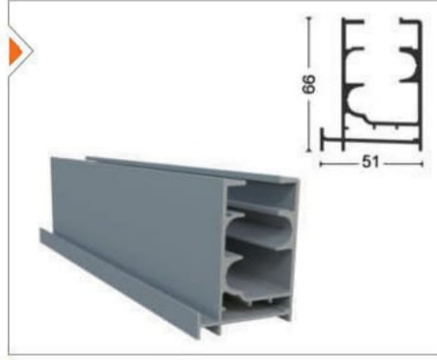

GLDPLS-1001 Kasa Profili
Frame Profile

Ağırlık/Weight
1.372 kg/m

GLDPLS-1002 Oluklu Kasa Profili
Dropper Frame Profile

Ağırlık/Weight
1.539 kg/m

GLDPLS-1003 Baza Profili
Aluminum Glass Profile

Ağırlık/Weight
0.854 kg/m