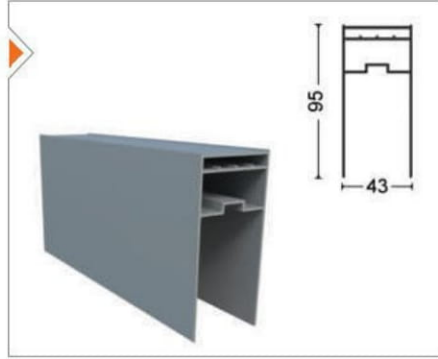

Ağırlık/Weight
0.412 kg/m

GLD-1005 Perdelik Ayar Profili
Aluminum Curtain Profile

Ağırlık/Weight
1.254 kg/m