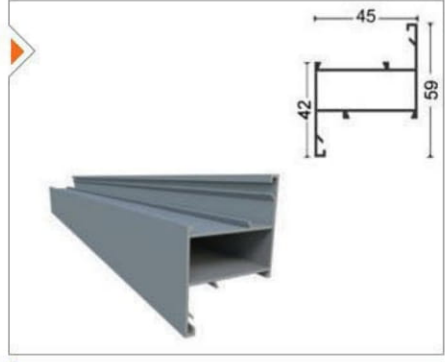

AD-1002 Aldoks Dar Orta Kasa
Aldox Narrow Mullion Frame Profile

Ağırlık/Weight
0.640 kg/m

AD-1003 Aldoks Dar Kanat
Aldox Narrow Sash Profile

Ağırlık/Weight
0.640 kg/m

AD-1004 Aldoks Geniş Kasa
Aldox Wide Frame Profile