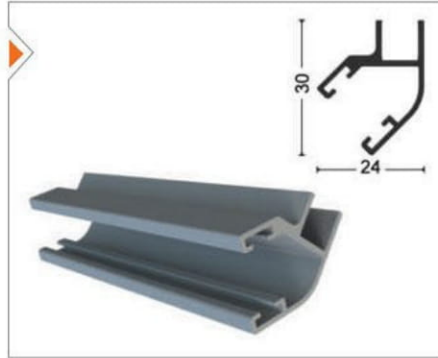

Ağırlık/Weight
0.207 kg/m

ALMFTL-1003 135° Fitol
Aluminum 135° Seal

Ağırlık/Weight
0.289 kg/m