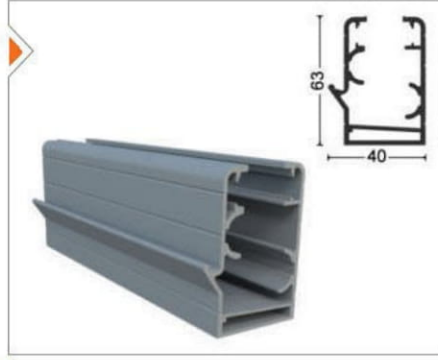

Pro Gold 31 mm Seri / Pro Gold Series 31 mm

GLD-1001 Kasa Profili
Frame Profile

Ağırlık/Weight
1.278 kg/m

GLD-1002 Oluklu Kasa Profili
Dropper Frame Profile

Ağırlık/Weight
1.341 kg/m

GLD-1003 Baza Profili
Aluminum Glass Profile