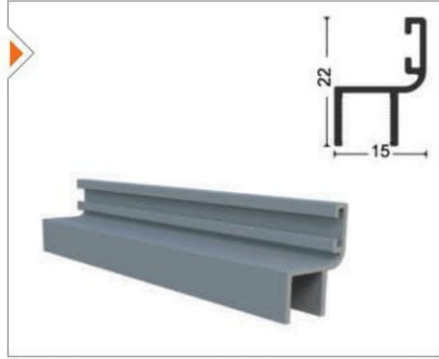

Ağırlık/Weight
0.826 kg/m

GLD-1004 Yan Kasa Profili
Aluminum Side Profile

Ağırlık/Weight
0.412 kg/m

GLD-1005 Perdelik Ayar Profili
Aluminum Curtain Profile

Ağırlık/Weight
1.254 kg/m

ALMFTL-1001 Küçük h Fitol
Small "h" Aluminum Seal