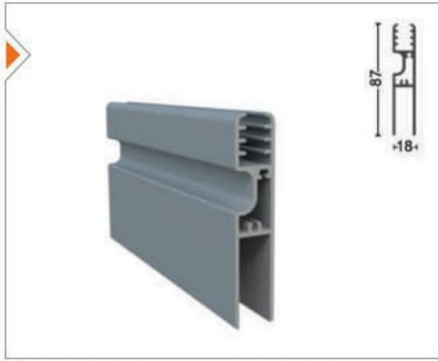

SRM-1004 Baza 8 mm Profili
Aluminum Glass Profile (8 mm)

Ağırlık/Weight
1.167 kg/m