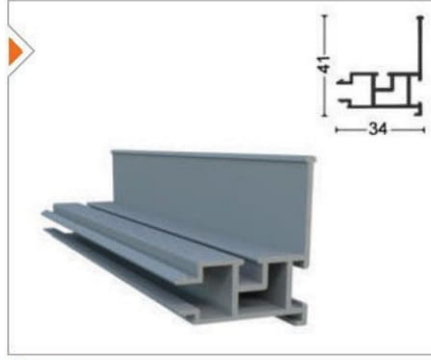

KLFTL-1002 67x600 Kıl Fitol
Brush Seal 67x600

KLFTL-1005 67x1200 Kıl Fitol
Brush Seal 67x1200

YNSRM-1001 Kasa Profili
Frame Profile

Ağırlık/Weight
1.434 kg/m

YNSRM-1002 Eşikli Ek Profil
Additional Profile (With Threshold)