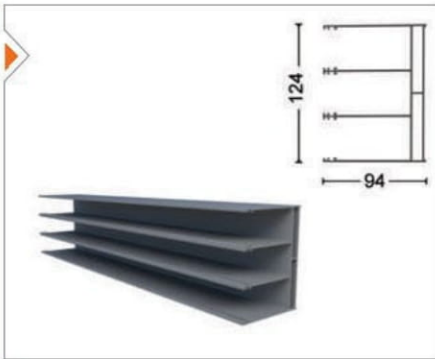

Ağırlık/Weight
0.221 kg/m

GYTN-1508 Baza 8 mm Profili
Aluminum Glass Profile

Ağırlık/Weight
0.765 kg/m

GYTN-1509 Baza İsicam Profili
Aluminum Double Glass Profile

Ağırlık/Weight
0.560 kg/m

GYTN-1510 Yan Dikme Profili
Aluminum Side Profile