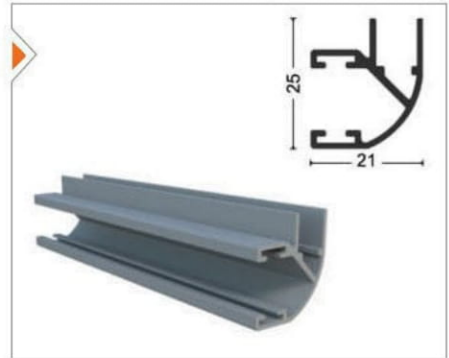

ALMFTL-1003 135° Fitol Ağırılık/Weight
Aluminum 135° Seal 0.289 kg/m