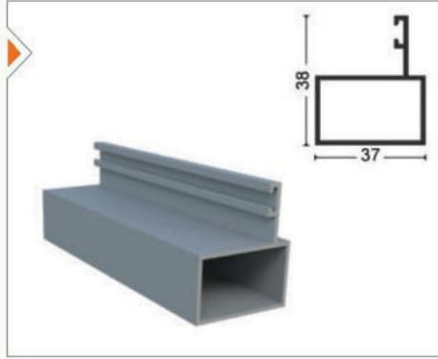

GLD-1004 Yan Kasa Profili
Aluminum Side Profile