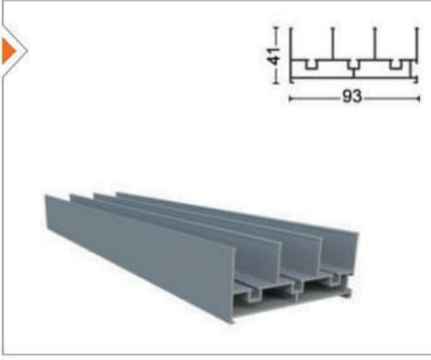

KLFTL-1002 67x600 Kıl Fitol
Brush Seal 67x600

KLFTL-1005 67x1200 Kıl Fitol
Brush Seal 67x1200

YNSRM-1001 Kasa Profili
Frame Profile

Ağırlık/Weight
1.434 kg/m

YNSRM-1002 Eşikli Ek Profil
Additional Profile (With Threshold)