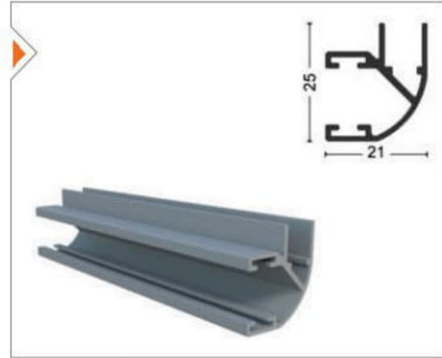

ALMFTL-1004 90° Fitol
Aluminum 90° Seal

Ağırlık/Weight
0.258 kg/m