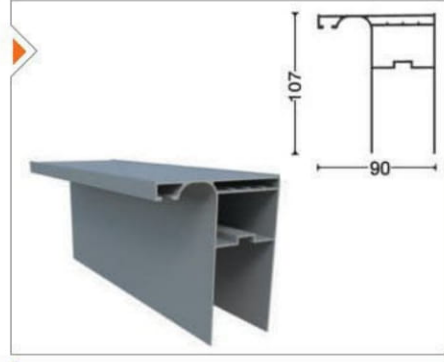

Ağırlık/Weight
1.671 kg/m

ISICM31-1001 Baza Profili
Aluminum Glass Profile

Ağırlık/Weight
1.088 kg/m

PRGLD-1003 Perdelik Ayar Profili
Aluminum Curtain Profile

Ağırlık/Weight
1.622 kg/m

ISICM31-1009 Yan Kasa Profili
Aluminum Side Profile