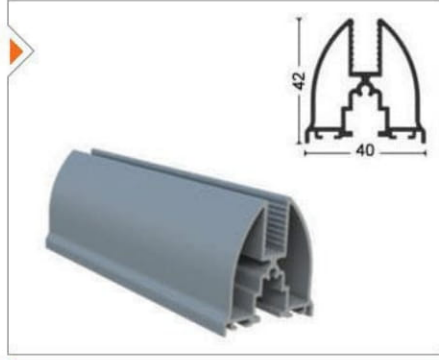

Pro Gold 31 mm Seri / Pro Gold Series 31 mm

GLD-1001 Kasa Profili
Frame Profile

Ağırlık/Weight
1.278 kg/m

GLD-1002 Oluklu Kasa Profili
Dropper Frame Profile

Ağırlık/Weight
1.341 kg/m

GLD-1003 Baza Profili
Aluminum Glass Profile

Ağırlık/Weight
0.826 kg/m

GLD-1004 Yan Kasa Profili
Aluminum Side Profile

Ağırlık/Weight
0.412 kg/m

GLD-1005 Perdelik Ayar Profili
Aluminum Curtain Profile

Ağırlık/Weight
1.254 kg/m

ALMFTL-1001 Küçük h Fitol
Small "h" Aluminum Seal