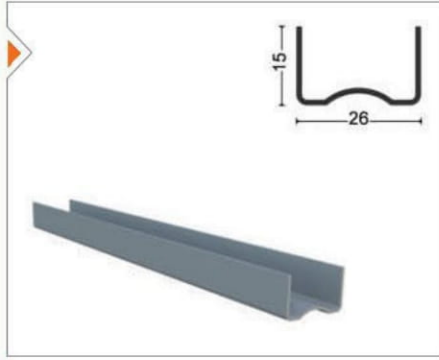

ISICM21-1008 U Fitol
Aluminum 'U' Seal

Ağırlık/Weight
0.135 kg/m